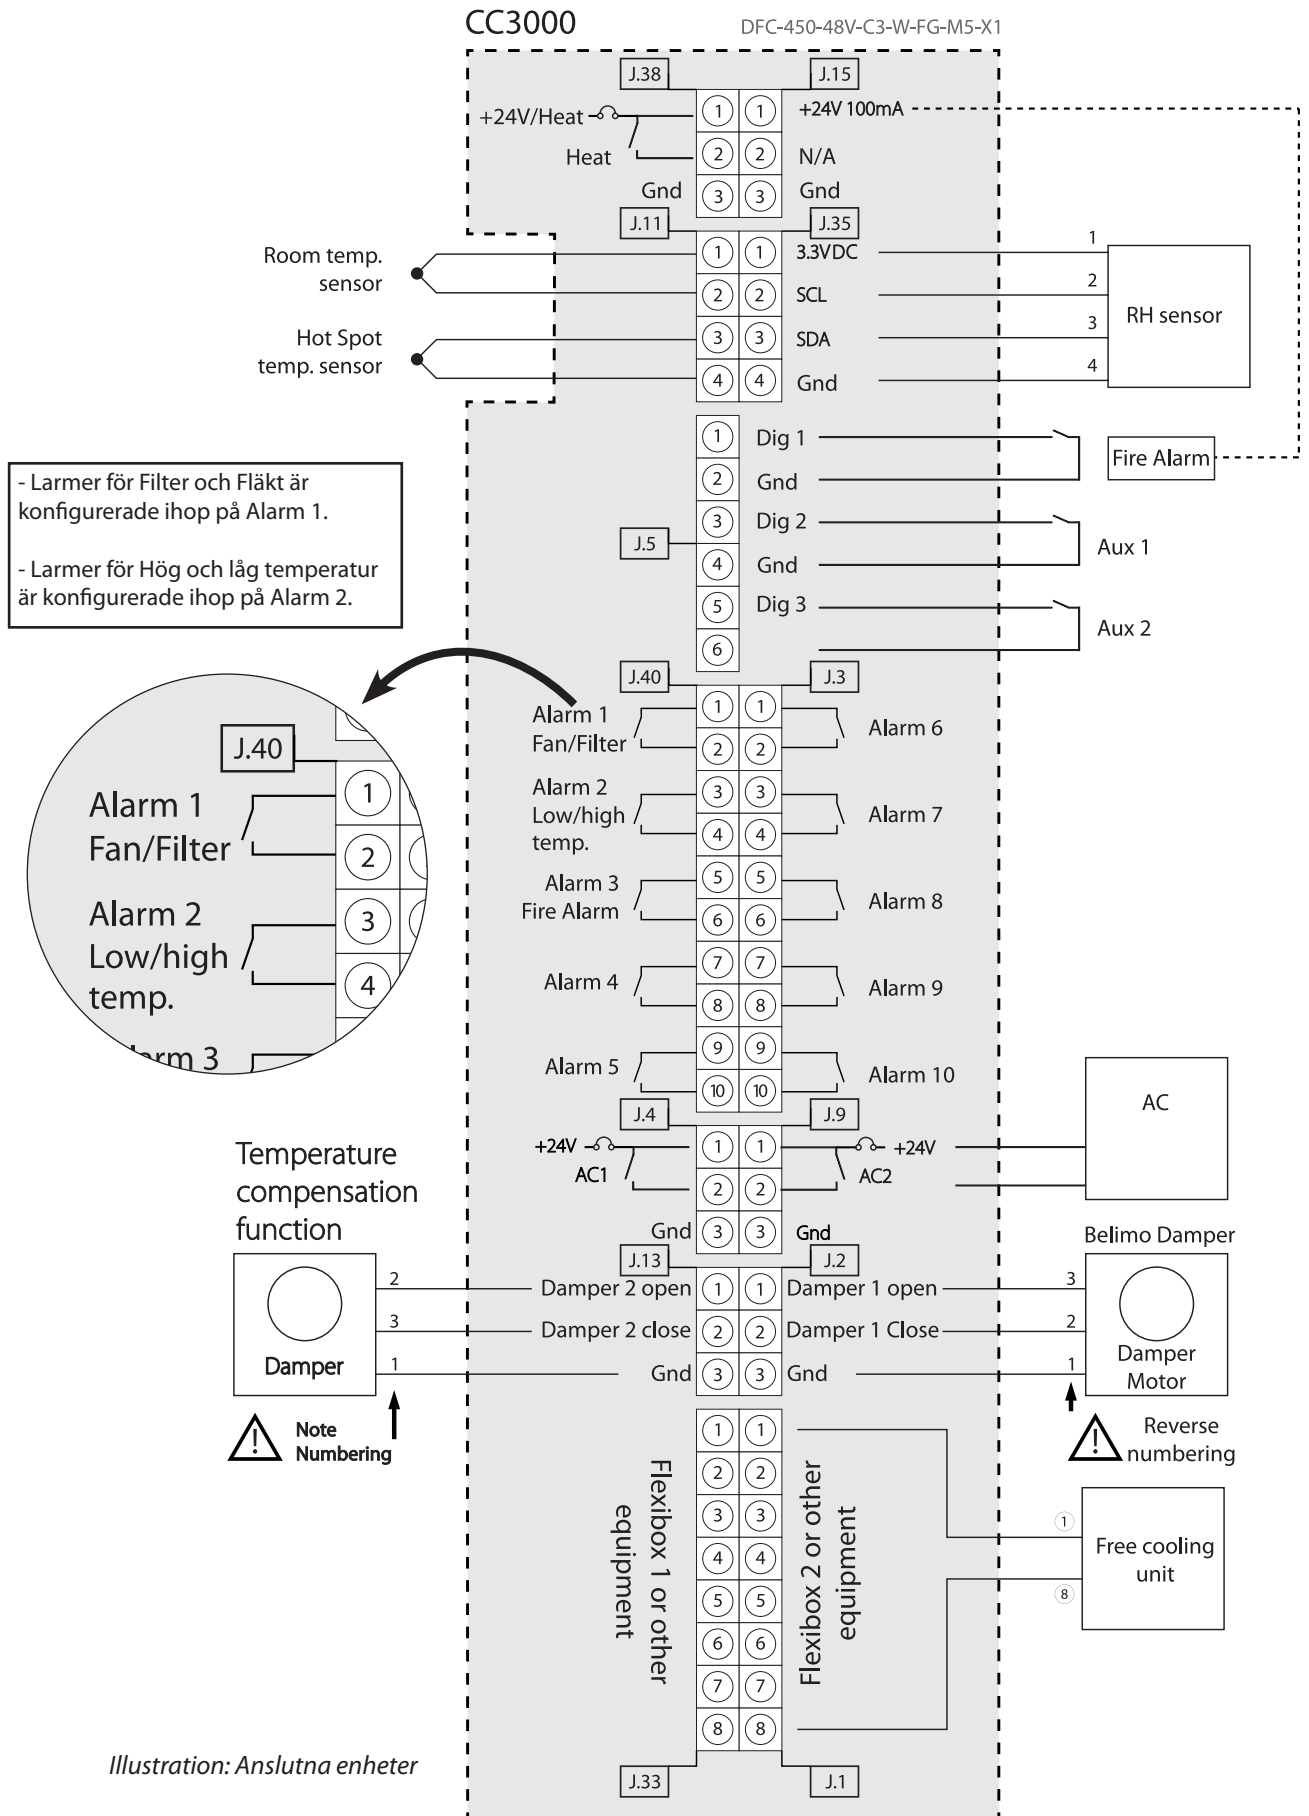

Anslutningsdiagram DFC-450-48V-C3-W-FG-M5-X1

Illustration: Anslutna enheter